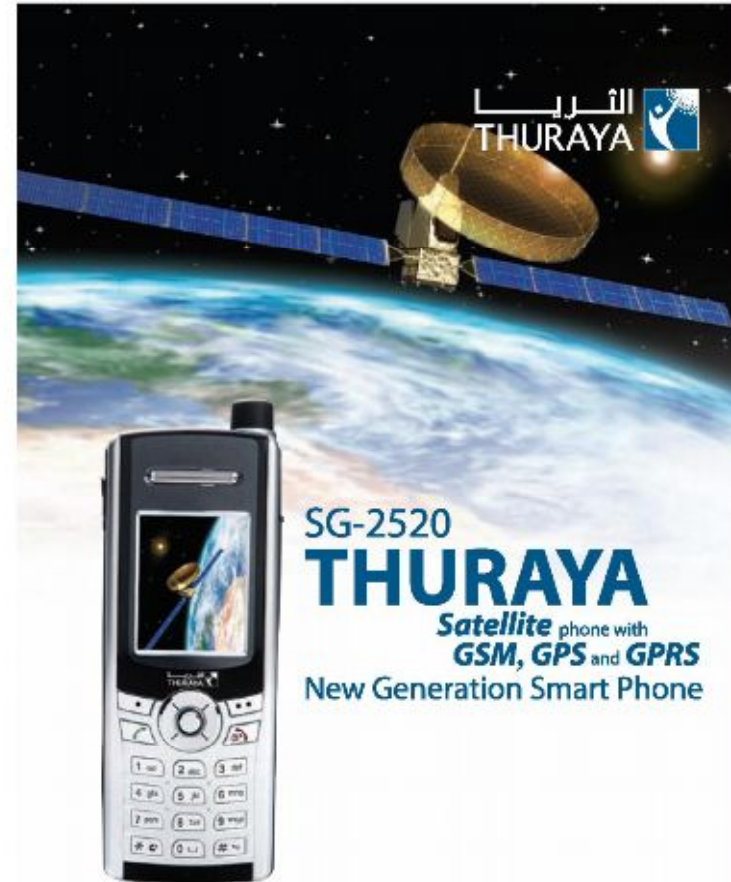

## Applications

Thuraya SG-2520 is Java-enabled phone containing a variety of applications that are compliant for third party Java application installation.

## Additional Features

Staying in touch with people has never been easier; the SG-2520 gives you more options to do it. Simply choose from advanced SMS, MMS and Email applications to communicate.

\* Depends on the operator network configuration and radio access technology used.

\*\*Depends on phone usage.

SG-2520  
**THURAYA**  
Satellite phone with  
**GSM, GPS and GPRS**  
New Generation Smart Phone

Access Beyond  
Go Satellite

SG-2520